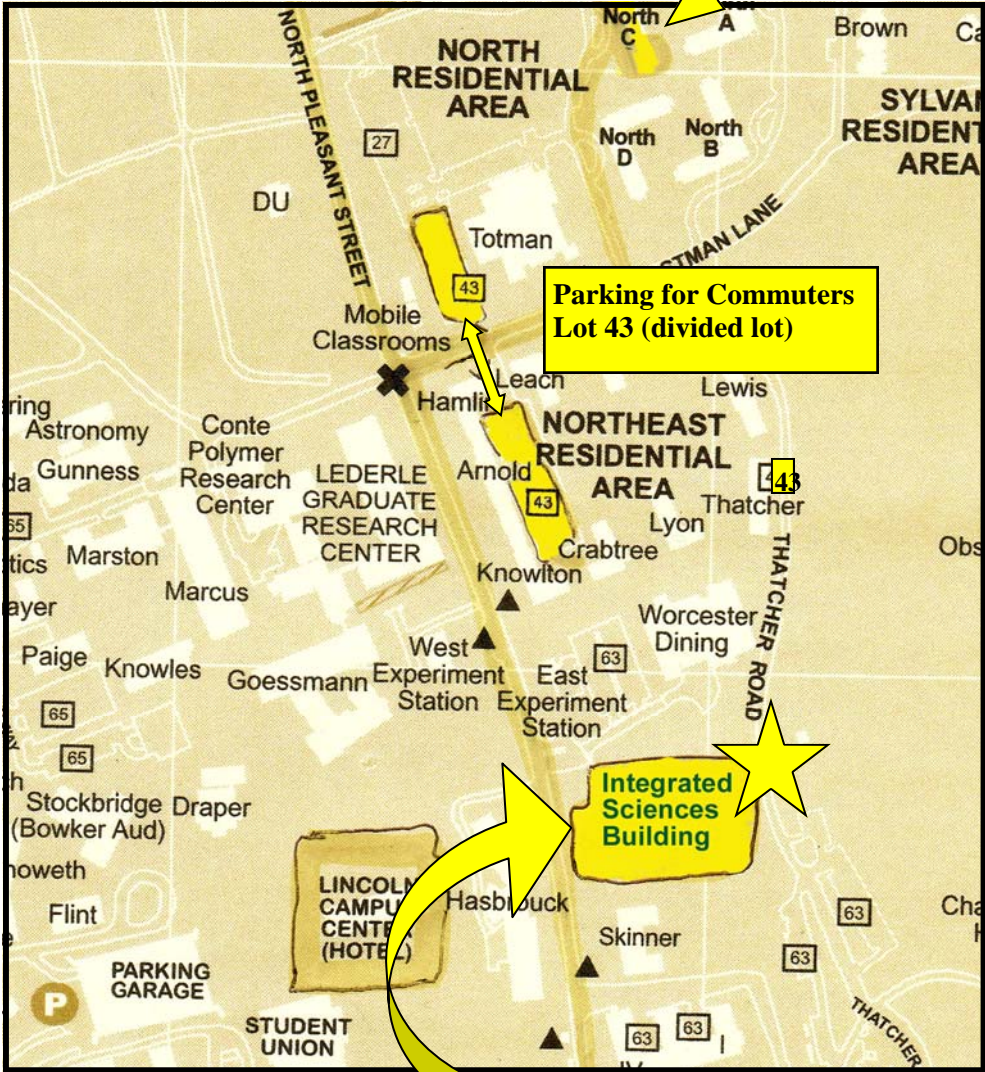

**DORM**

**Parking for Commuters  
Lot 43 (divided lot)**

**Classrooms**  
Register in Main Lobby  
Address for GPS:  
**661 N. Pleasant St.  
Amherst, MA**